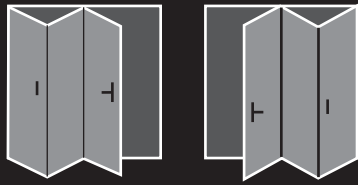

Our Bi-fold door system provides superior operating performance and smooth integration into any architectural style and space. Fabricated by Bison Frames you can be sure of quality and attention to detail right from manufacture to delivery.

| | |
|----------------|--------|
| Maximum height | 2400mm |
|----------------|--------|

Size Limitations are determined by the hardware manufacturer (Siegenia-Aubi).

A packer is also fitted to the top of the frame, as the top track is fitted flush to the top of the outer frame as shown and would break into the plaster-line.

Bi-Folding Doors

Cill Detail

Sliding Folding Doors

Door Arrangement Options (Inward Opening)

3 Folding Doors
0 Main Opening Sash

2 Folding Doors
1 main Opening Sash

3 Folding Doors
1 main Opening Sash

4 Folding Doors
1 main Opening Sash