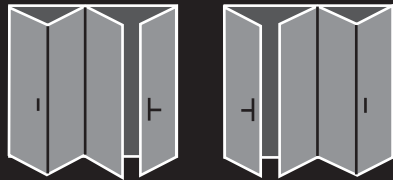

Our Bi-fold door system provides superior operating performance and smooth integration into any architectural style and space. Fabricated by Bison Frames you can be sure of quality and attention to detail right from manufacture to delivery.

| | |
|----------------|--------|
| Maximum height | 2400mm |
|----------------|--------|

Size Limitations are determined by the hardware manufacturer (Siegenia-Aubi).

A packer is also fitted to the top of the frame, as the top track is fitted flush to the top of the outer frame as shown and would break into the plaster-line.

Bi-Folding Doors

Cill Detail

Sliding Folding Doors

Door Arrangement Options (Inward Opening)

3 Folding Doors
0 Main Opening Sash

2 Folding Doors
1 main Opening Sash

3 Folding Doors
1 main Opening Sash

4 Folding Doors
1 main Opening Sash