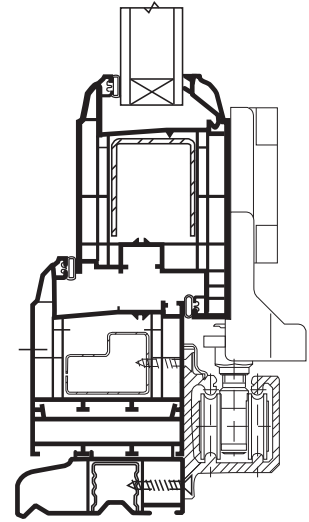

Bi-Fold Doors - Head Detail

Bi-Fold Doors - Hinge Jamb

Bi-Folding Doors

Size Limitations

Sash

| | |
|--------------------------------|-------|
| Maximum sash width | 900mm |
| Minimum recommended sash width | 600mm |
| Minimum sash width | 330mm |

| | |
|---------------------|--------|
| Maximum sash height | 2200mm |
| Minimum sash height | 840mm |

Outer Frame

| | |
|------------------------|--------|
| Maximum width (3 Pane) | 2700mm |
| Maximum width (4 Pane) | 3600mm |
| Maximum width (5 Pane) | 4500mm |
| Maximum width (6 Pane) | 5400mm |
| Maximum width (7 Pane) | 5900mm |

| | |
|----------------|--------|
| Maximum height | 2400mm |
|----------------|--------|

Size Limitations are determined by the hardware manufacturer (Siegenia-Aubi).

A packer is also fitted to the top of the frame, as the top track is fitted flush to the top of the outer frame as shown and would break into the plaster-line.