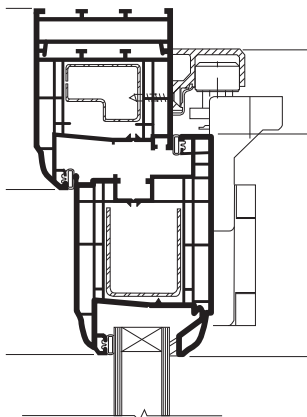

Bi-Fold Doors - Head Detail

Bi-Fold Doors - Hinge Jamb

Bi-Folding Doors

Size Limitations

Sash

| | |
|--------------------------------|-------|
| Maximum sash width | 900mm |
| Minimum recommended sash width | 600mm |
| Minimum sash width | 330mm |

| | |
|---------------------|--------|
| Maximum sash height | 2200mm |
| Minimum sash height | 840mm |

Outer Frame

| | |
|------------------------|--------|
| Maximum width (3 Pane) | 2700mm |
| Maximum width (4 Pane) | 3600mm |
| Maximum width (5 Pane) | 4500mm |
| Maximum width (6 Pane) | 5400mm |
| Maximum width (7 Pane) | 5900mm |

| | |
|----------------|--------|
| Maximum height | 2400mm |
|----------------|--------|

Size Limitations are determined by the hardware manufacturer (Siegenia-Aubi).

A packer is also fitted to the top of the frame, as the top track is fitted flush to the top of the outer frame as shown and would break into the plaster-line.

Bi-Folding Doors

Cill Detail

Sliding Folding Doors

Door Arrangement Options (Inward Opening)

3 Folding Doors
0 Main Opening Sash

2 Folding Doors
1 main Opening Sash

3 Folding Doors
1 main Opening Sash

4 Folding Doors
1 main Opening Sash