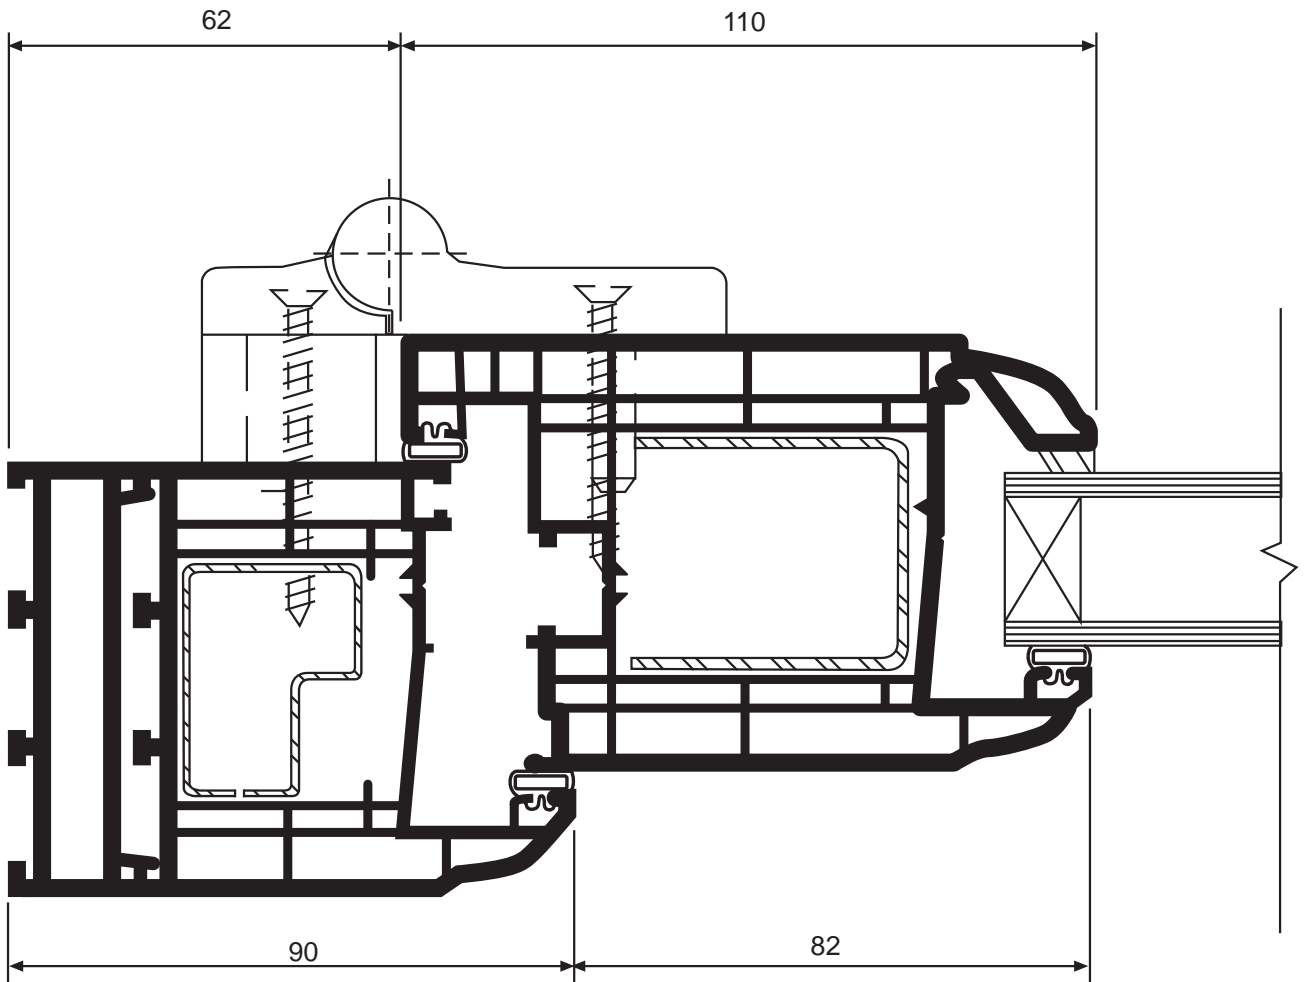

Bi-Fold Doors - Head Detail

Bi-Fold Doors - Hinge Jamb

Bi-Folding Doors

Size Limitations

Sash

| | |
|--------------------------------|-------|
| Maximum sash width | 900mm |
| Minimum recommended sash width | 600mm |
| Minimum sash width | 330mm |

| | |
|---------------------|--------|
| Maximum sash height | 2200mm |
| Minimum sash height | 840mm |

Outer Frame

| | |
|------------------------|--------|
| Maximum width (3 Pane) | 2700mm |
| Maximum width (4 Pane) | 3600mm |
| Maximum width (5 Pane) | 4500mm |
| Maximum width (6 Pane) | 5400mm |
| Maximum width (7 Pane) | 5900mm |