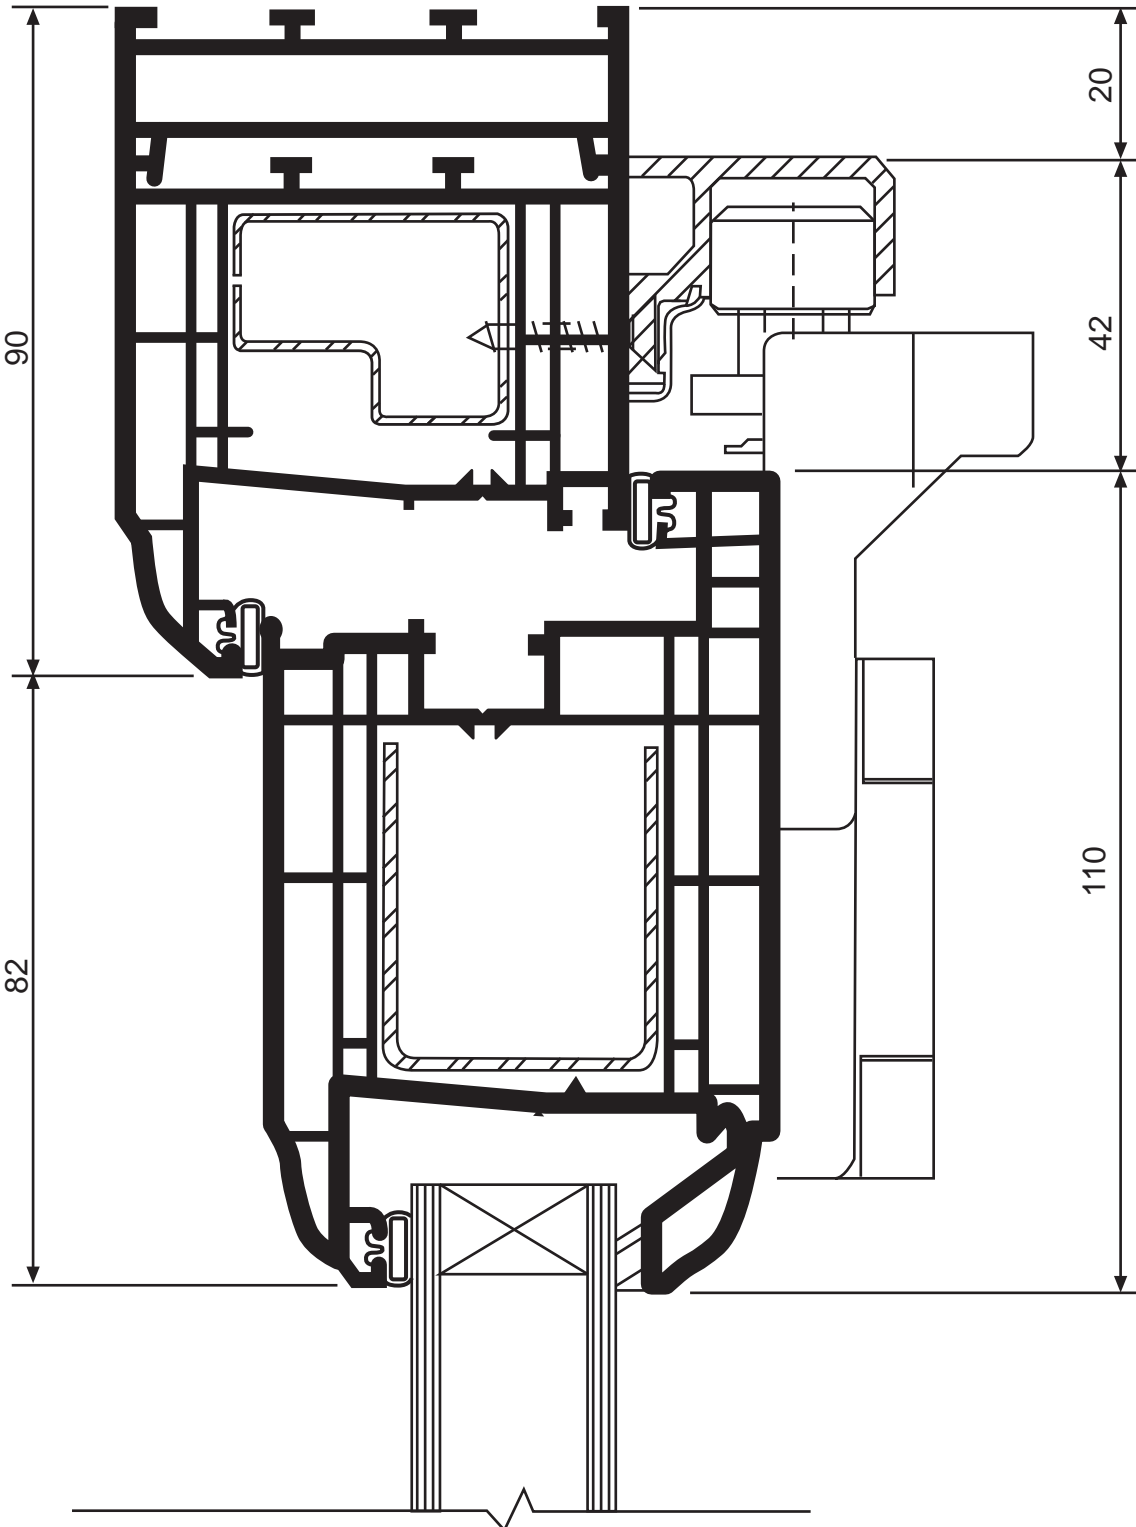

Bi-Fold Doors - Head Detail