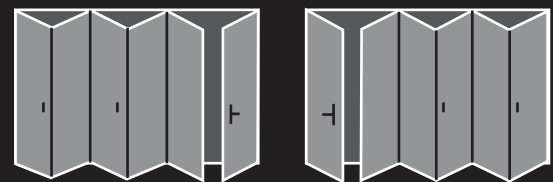

5 Folding Doors
1 main Opening Sash