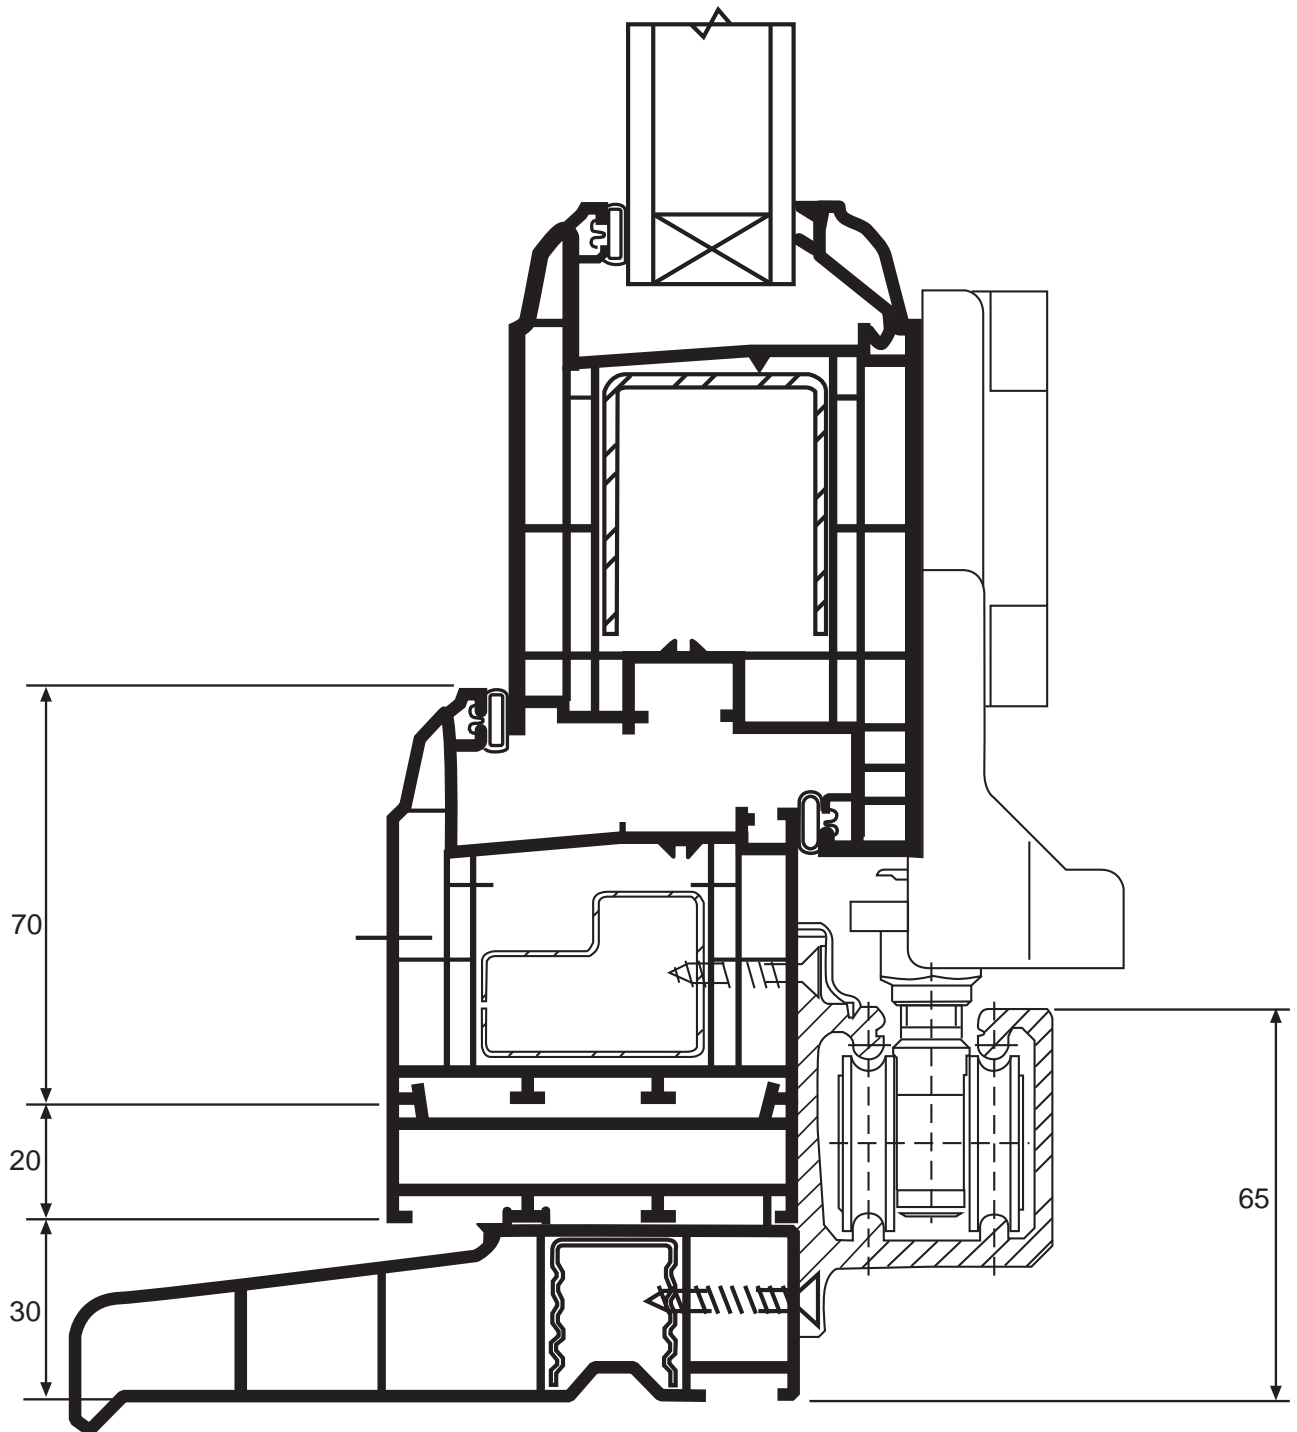

Bi-Fold Doors - Head Detail

Bi-Fold Doors - Hinge Jamb

Bi-Folding Doors

Size Limitations

Sash

| | |
|--------------------------------|-------|
| Maximum sash width | 900mm |
| Minimum recommended sash width | 600mm |
| Minimum sash width | 330mm |

| | |
|---------------------|--------|
| Maximum sash height | 2200mm |
| Minimum sash height | 840mm |

Outer Frame

| | |
|------------------------|--------|
| Maximum width (3 Pane) | 2700mm |
| Maximum width (4 Pane) | 3600mm |
| Maximum width (5 Pane) | 4500mm |
| Maximum width (6 Pane) | 5400mm |
| Maximum width (7 Pane) | 5900mm |

| | |
|----------------|--------|
| Maximum height | 2400mm |
|----------------|--------|

Size Limitations are determined by the hardware manufacturer (Siegenia-Aubi).

A packer is also fitted to the top of the frame, as the top track is fitted flush to the top of the outer frame as shown and would break into the plaster-line.

Bi-Folding Doors

Cill Detail

Sliding Folding Doors

Door Arrangement Options (Inward Opening)

3 Folding Doors
0 Main Opening Sash

2 Folding Doors
1 main Opening Sash

3 Folding Doors
1 main Opening Sash

4 Folding Doors
1 main Opening Sash