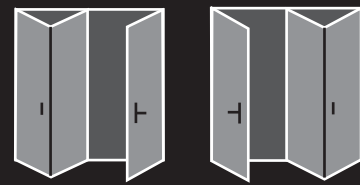

Our Bi-fold door system provides superior operating performance and smooth integration into any architectural style and space. Fabricated by Bison Frames you can be sure of quality and attention to detail right from manufacture to delivery.

| | |
|----------------|--------|
| Maximum height | 2400mm |
|----------------|--------|

Size Limitations are determined by the hardware manufacturer (Siegenia-Aubi).

A packer is also fitted to the top of the frame, as the top track is fitted flush to the top of the outer frame as shown and would break into the plaster-line.

Bi-Folding Doors

Cill Detail

Sliding Folding Doors

Door Arrangement Options (Inward Opening)

3 Folding Doors
0 Main Opening Sash

2 Folding Doors
1 main Opening Sash

3 Folding Doors
1 main Opening Sash

4 Folding Doors
1 main Opening Sash