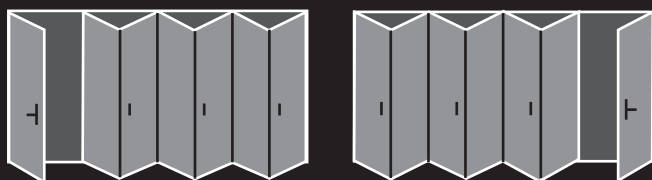

6 Folding Doors
1 main Opening Sash