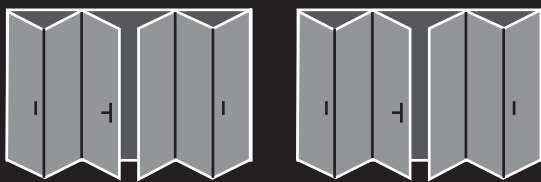

3+3 Folding Doors
0 main Opening Sash