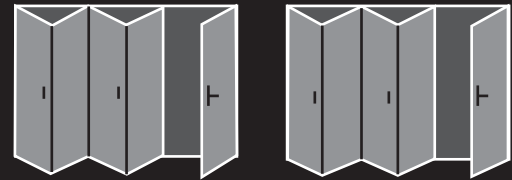

Our Bi-fold door system provides superior operating performance and smooth integration into any architectural style and space. Fabricated by Bison Frames you can be sure of quality and attention to detail right from manufacture to delivery.

| | |
|----------------|--------|
| Maximum height | 2400mm |
|----------------|--------|

Size Limitations are determined by the hardware manufacturer (Siegenia-Aubi).

A packer is also fitted to the top of the frame, as the top track is fitted flush to the top of the outer frame as shown and would break into the plaster-line.

Bi-Folding Doors

Cill Detail

Sliding Folding Doors

Door Arrangement Options (Inward Opening)

3 Folding Doors
0 Main Opening Sash

2 Folding Doors
1 main Opening Sash

3 Folding Doors
1 main Opening Sash

4 Folding Doors
1 main Opening Sash