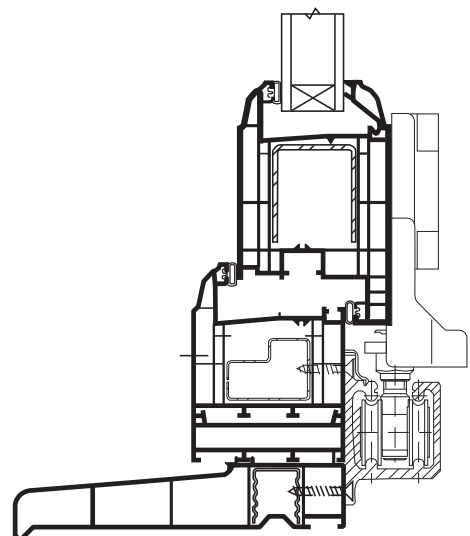

Bi-Fold Doors - Head Detail

Bi-Fold Doors - Hinge Jamb

Bi-Folding Doors

Size Limitations

Sash

| | |
|--------------------------------|-------|
| Maximum sash width | 900mm |
| Minimum recommended sash width | 600mm |
| Minimum sash width | 330mm |

| | |
|---------------------|--------|
| Maximum sash height | 2200mm |
| Minimum sash height | 840mm |

Outer Frame

| | |
|------------------------|--------|
| Maximum width (3 Pane) | 2700mm |
| Maximum width (4 Pane) | 3600mm |
| Maximum width (5 Pane) | 4500mm |
| Maximum width (6 Pane) | 5400mm |
| Maximum width (7 Pane) | 5900mm |

| | |
|----------------|--------|
| Maximum height | 2400mm |
|----------------|--------|

Size Limitations are determined by the hardware manufacturer (Siegenia-Aubi).

A packer is also fitted to the top of the frame, as the top track is fitted flush to the top of the outer frame as shown and would break into the plaster-line.