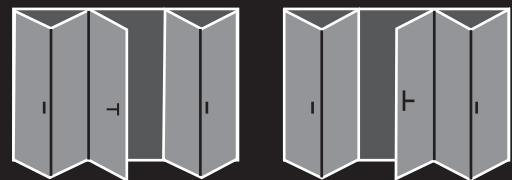

3+2 Folding Doors
0 main Opening Sash