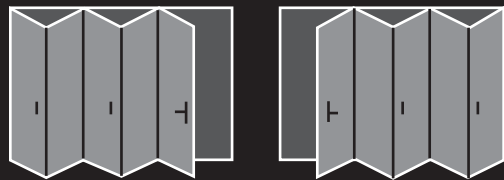

Our Bi-fold door system provides superior operating performance and smooth integration into any architectural style and space. Fabricated by Bison Frames you can be sure of quality and attention to detail right from manufacture to delivery.

| | |
|----------------|--------|
| Maximum height | 2400mm |
|----------------|--------|

Size Limitations are determined by the hardware manufacturer (Siegenia-Aubi).

A packer is also fitted to the top of the frame, as the top track is fitted flush to the top of the outer frame as shown and would break into the plaster-line.

Bi-Folding Doors

Cill Detail

Sliding Folding Doors

Door Arrangement Options (Inward Opening)

3 Folding Doors
0 Main Opening Sash

2 Folding Doors
1 main Opening Sash

3 Folding Doors
1 main Opening Sash

4 Folding Doors
1 main Opening Sash