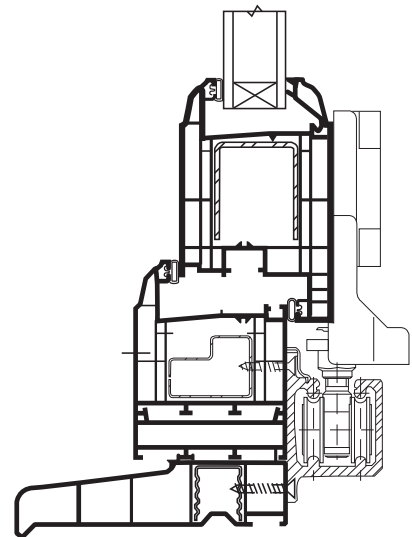

Bi-Fold Doors - Head Detail

Bi-Fold Doors - Hinge Jamb

Bi-Folding Doors

Size Limitations

Sash

| | |
|--------------------------------|-------|
| Maximum sash width | 900mm |
| Minimum recommended sash width | 600mm |
| Minimum sash width | 330mm |

| | |
|---------------------|--------|
| Maximum sash height | 2200mm |
| Minimum sash height | 840mm |

Outer Frame

| | |
|------------------------|--------|
| Maximum width (3 Pane) | 2700mm |
| Maximum width (4 Pane) | 3600mm |
| Maximum width (5 Pane) | 4500mm |
| Maximum width (6 Pane) | 5400mm |
| Maximum width (7 Pane) | 5900mm |

| | |
|----------------|--------|
| Maximum height | 2400mm |
|----------------|--------|

Size Limitations are determined by the hardware manufacturer (Siegenia-Aubi).

A packer is also fitted to the top of the frame, as the top track is fitted flush to the top of the outer frame as shown and would break into the plaster-line.